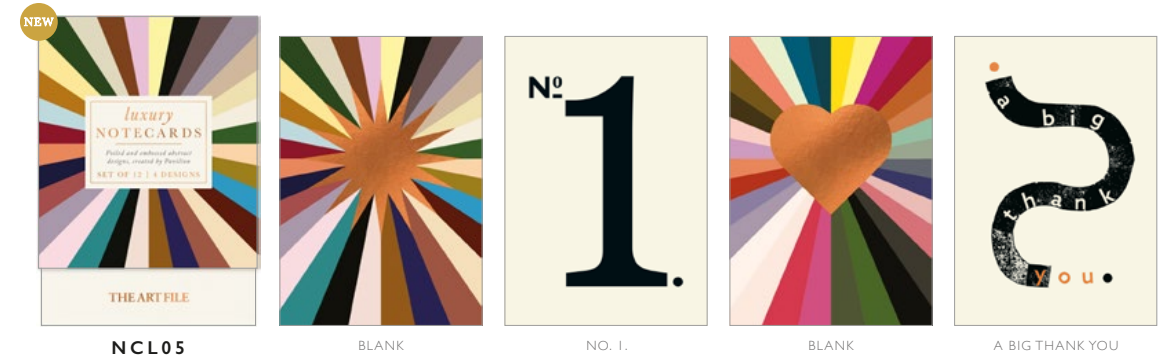

These beautifully designed stationery items can add important extra sales for our customers everywhere.

LUXURY NOTECARD BOX

Set of 12 notecards with 4 designs

We're thrilled to add two luxury designs to this popular collection. This series of luxury notecard boxes features bestselling designs from our talented in-house team. Every box comes with three sets of four designs, enclosed in a beautiful box. The cards in this collection come with a variety of finishes and are the perfect addition for gift lovers everywhere.

Special order items

Produits en commande spéciale

LUXURY NOTECARD BOX

BOX SIZE: W115 x H160 x D21mm CARD SIZE: 105 x 150mm FINISH: EMBOSS / DEBOSS / HOT FOIL / NO. IN RANGE: 6 / BOARD: 310GSM PREMIUM BOARD / ENVELOPE: IVORY, 114 x 162mm