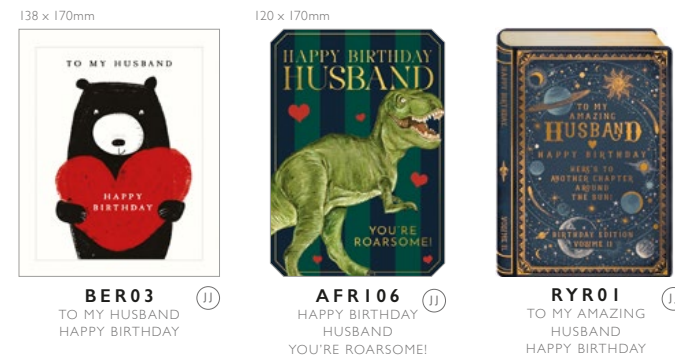

DAD

RELATIONS CARDS

DAD

DADDY

BROTHER

HUSBAND

BOYFRIEND

120 x 170mm