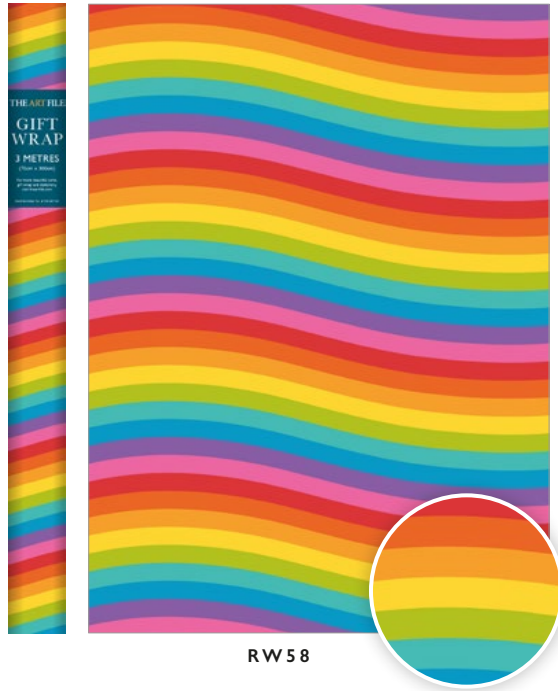

No IN RANGE: 27 / MATERIAL: 80GSM COATED / LENGTH: 3 METRES

RW58

RW57

RW54
METALLIC INK

RW53
METALLIC INK

RW56

RW55
METALLIC INK

RW52