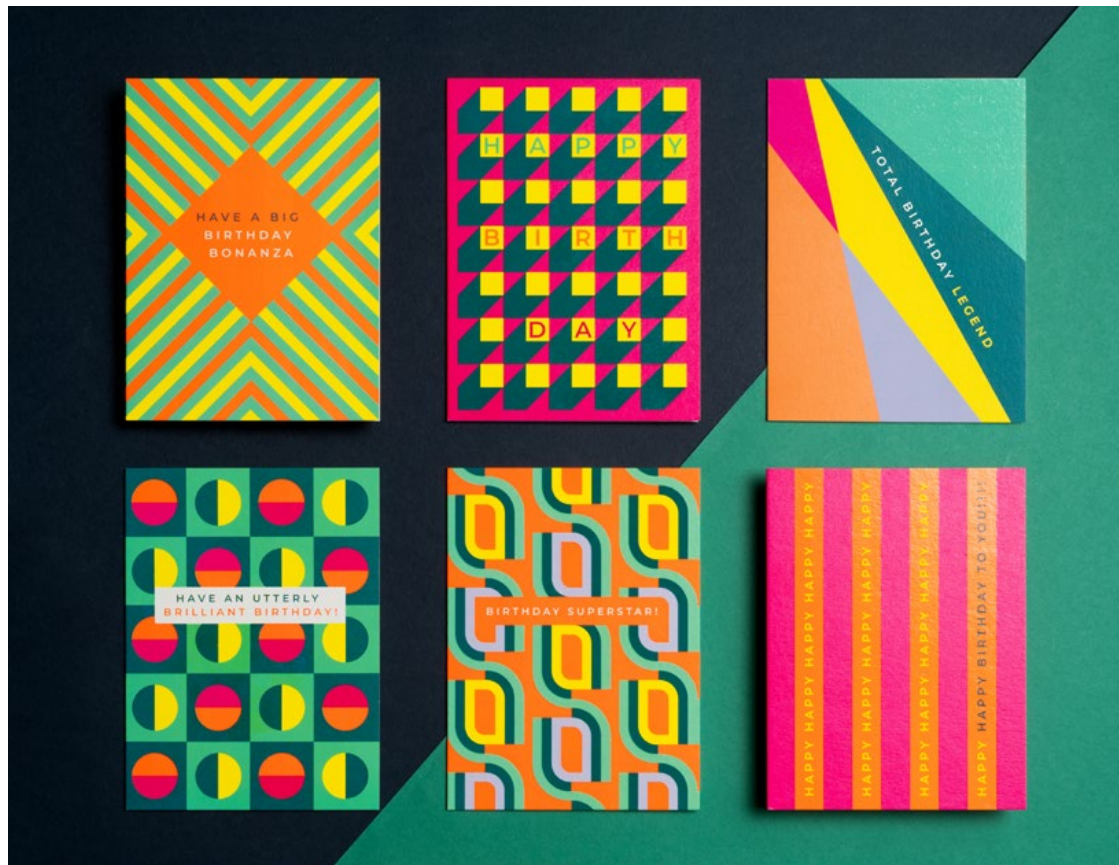

FU11
TOTAL BIRTHDAY LEGEND

FU10
HAPPY BIRTHDAY

FU09
HAVE AN UTTERLY
BRILLIANT BIRTHDAY!

FU08
HAPPY
BIRTH
DAY

FU07
HAPPY
BIRTHDAY!

FU06
HAVE A BIG
BIRTHDAY
BONANZA

FU05
HAVE THE BEST
BIRTHDAY EVER!

FU04
HAPPY BIRTHDAY
AMAZING YOU!

LOP EARED MERLIN

Lop-eared Merlin is a bold collection featuring detailed and dynamic images of animals and birds. These striking cards have been created using detailed lino printing and include a selection of portrait and landscape designs. Every card has been tastefully finished with embossing and is printed on a premium board.