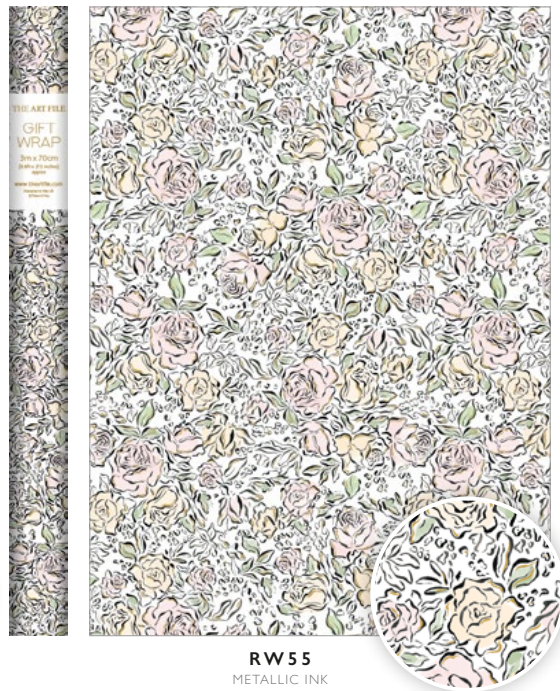

No IN RANGE: 27 / MATERIAL: 80GSM COATED / LENGTH: 3 METRES

RW58

RW57

RW54
METALLIC INK

RW53
METALLIC INK

RW56

RW55
METALLIC INK

RW52