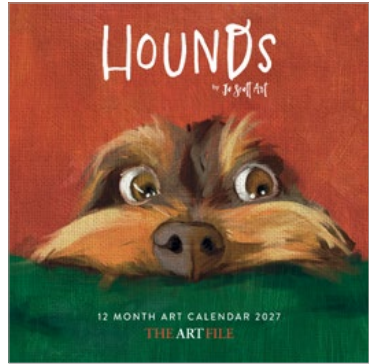

CAL17

© THE ART FILE / ROBERT READER / STACEY MCNEILL / MERLE GOLL / CARRIE NEELY / JO SCOTT / SUSIE ESSE / MELOO / NATASHA NEWTON / HERDY

SIZE: 300 x 300mm

NO. IN RANGE: 17 / BOARD: 350GSM GLOSS LAMINATED CARD COVER / 128GSM COATED PAPER