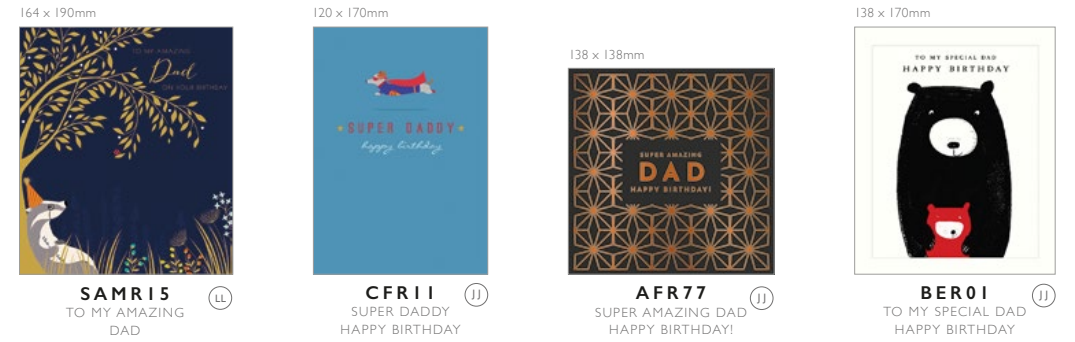

DAD

RELATIONS CARDS

DAD

DADDY

BROTHER

HUSBAND

BOYFRIEND

120 x 170mm