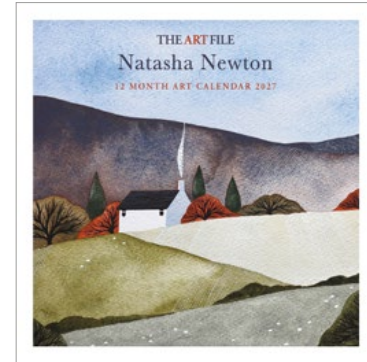

CAL29

© THE ART FILE / ROBERT READER / STACEY MCNEILL / MERLE GOLL / CARRIE NEELY / JO SCOTT / SUSIE ESSE / MELOO / NATASHA NEWTON / HERDY

SIZE: 300 x 300mm

NO. IN RANGE: 17 / BOARD: 350GSM GLOSS LAMINATED CARD COVER / 128GSM COATED PAPER