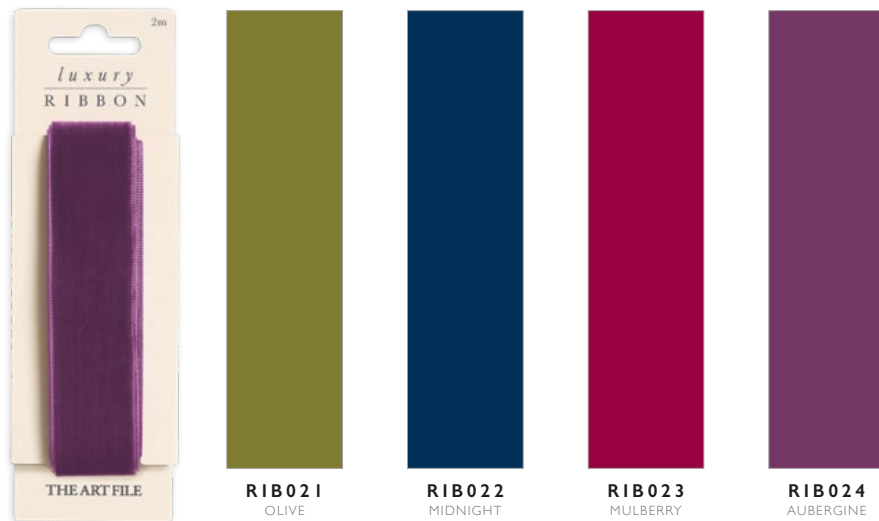

SIZE: 25mm x 2 metres NO. IN RANGE: 4 / MATERIAL: NYLON VELVET

© THE ART FILE