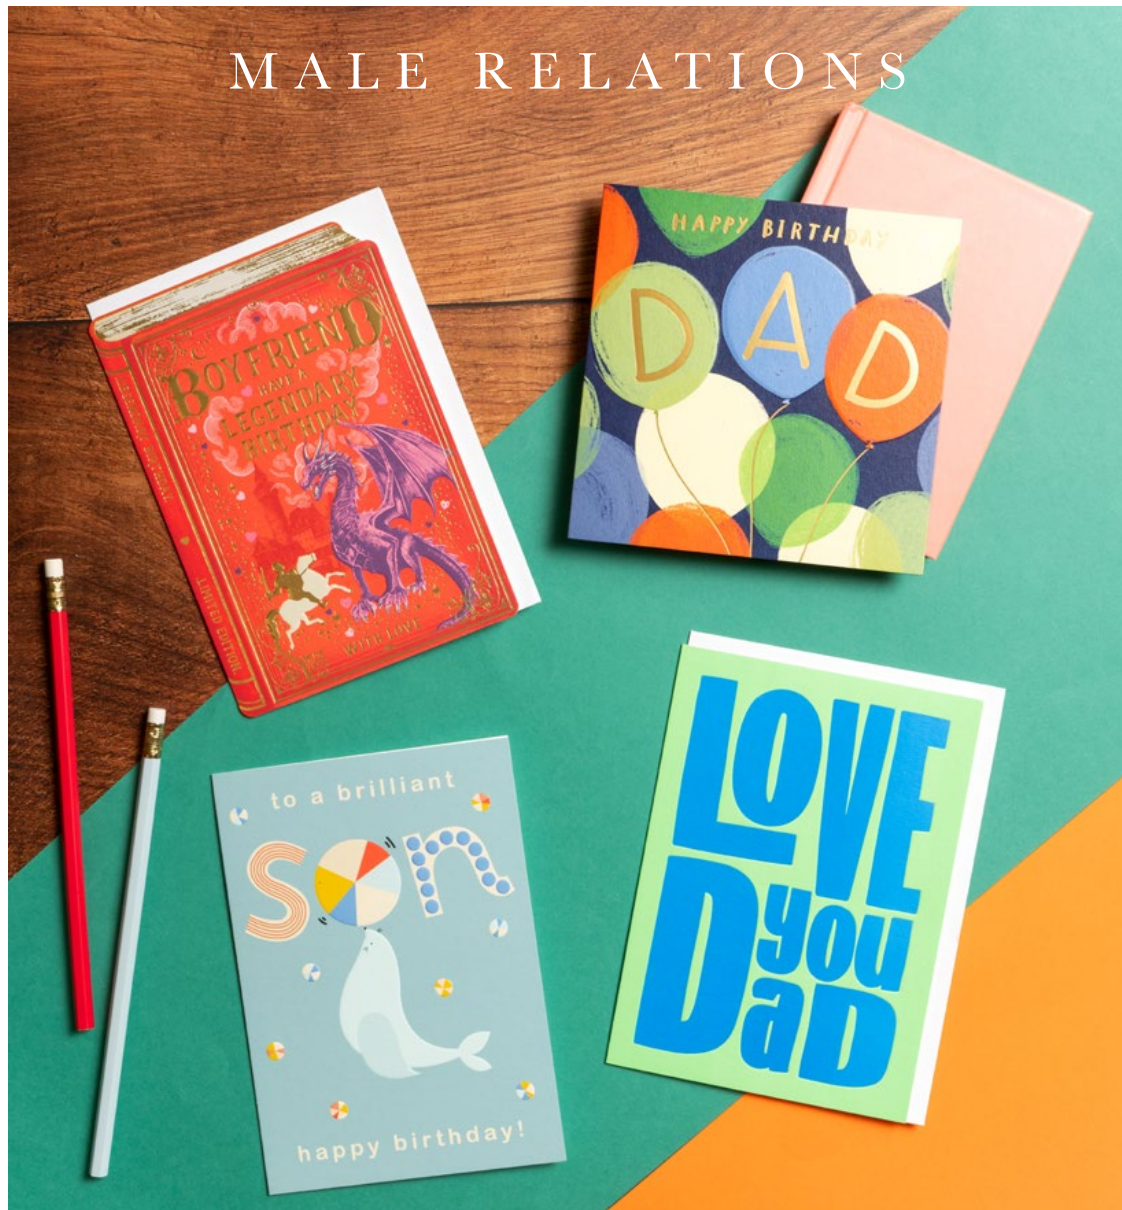

DAD

RELATIONS CARDS

DAD

DADDY

BROTHER

HUSBAND

BOYFRIEND

120 x 170mm