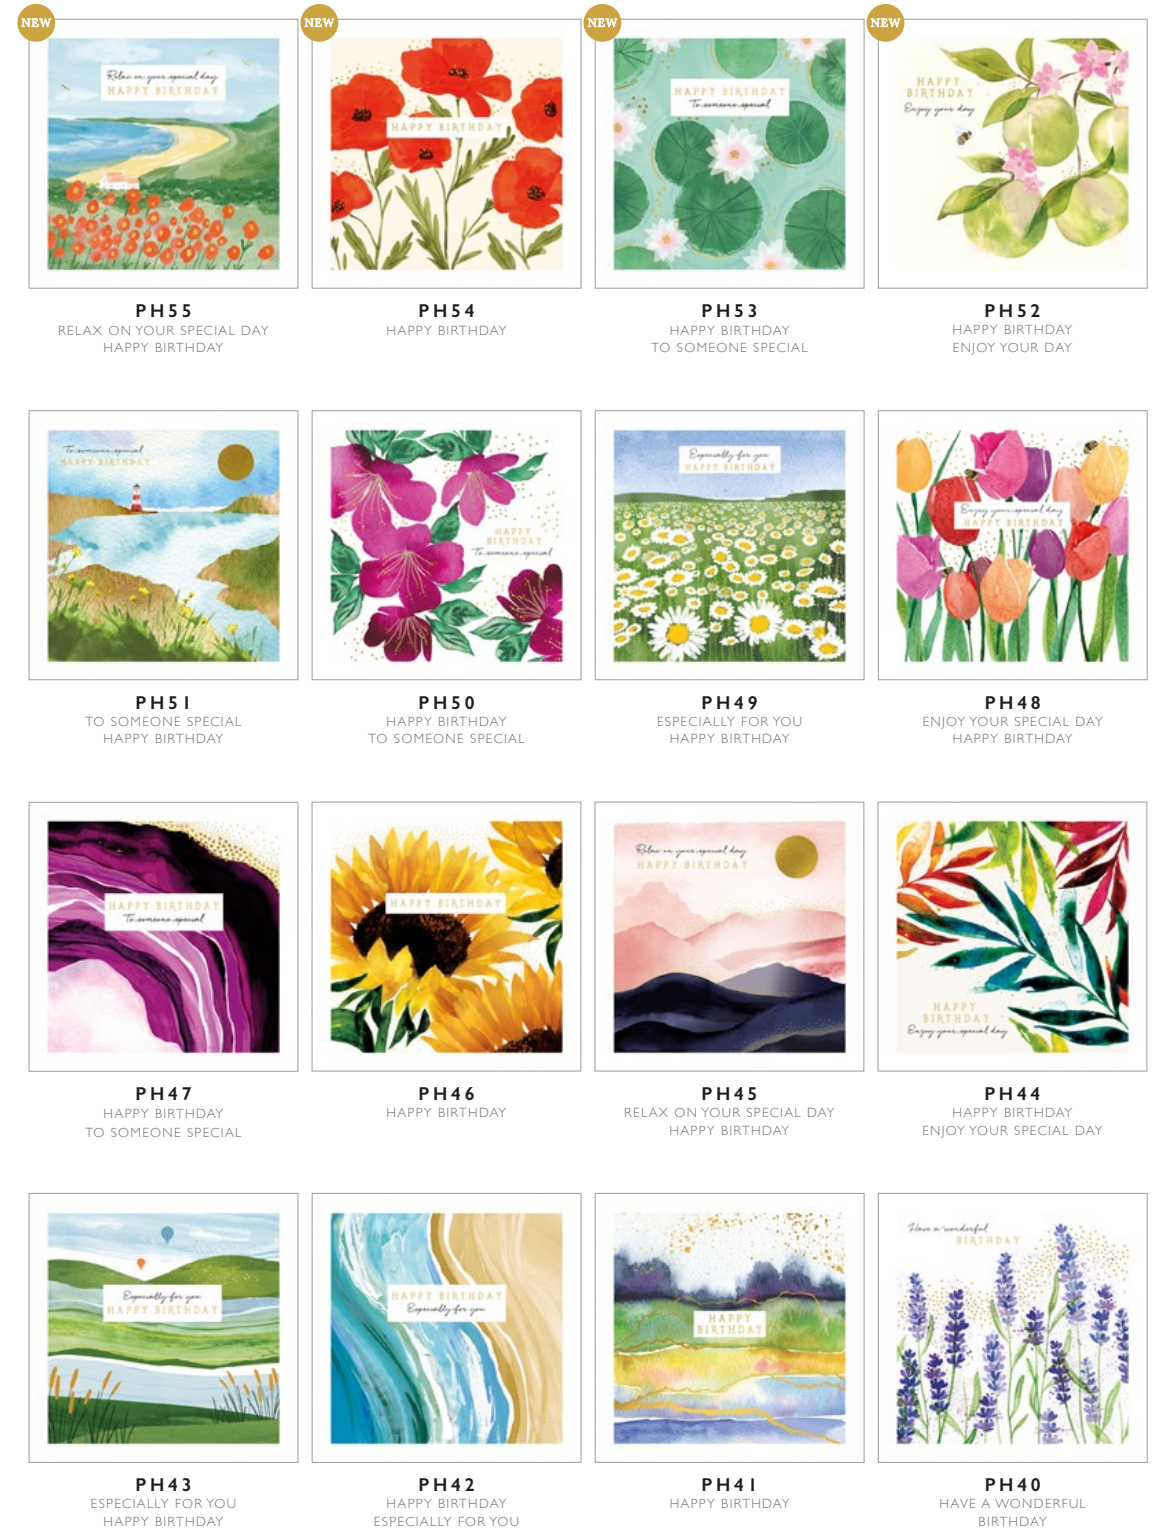

- **PH55** RELAX ON YOUR SPECIAL DAY
  HAPPY BIRTHDAY
- **PH54** HAPPY BIRTHDAY
- **PH53** HAPPY BIRTHDAY
  TO SOMEONE SPECIAL
- **PH52** HAPPY BIRTHDAY
  ENJOY YOUR DAY
- **PH51** TO SOMEONE SPECIAL
  HAPPY BIRTHDAY
- **PH50** HAPPY BIRTHDAY
  TO SOMEONE SPECIAL
- **PH49** ESPECIALLY FOR YOU
  HAPPY BIRTHDAY
- **PH48** ENJOY YOUR SPECIAL DAY
  HAPPY BIRTHDAY
- **PH47** HAPPY BIRTHDAY
  TO SOMEONE SPECIAL
- **PH46** HAPPY BIRTHDAY
- **PH45** RELAX ON YOUR SPECIAL DAY
  HAPPY BIRTHDAY
- **PH44** HAPPY BIRTHDAY
  ENJOY YOUR SPECIAL DAY
- **PH43** ESPECIALLY FOR YOU
  HAPPY BIRTHDAY
- **PH42** HAPPY BIRTHDAY
  ESPECIALLY FOR YOU
- **PH41** HAPPY BIRTHDAY
- **PH40** HAVE A WONDERFUL
  BIRTHDAY

CODE JJ SIZE: 138 x 138mm / FINISH: GOLD FOIL / EMBOSS / DEBOSS NO. IN RANGE: 32 / BOARD: 280GSM TEXTURED / ENVELOPE: IVORY, 143 x 143mm