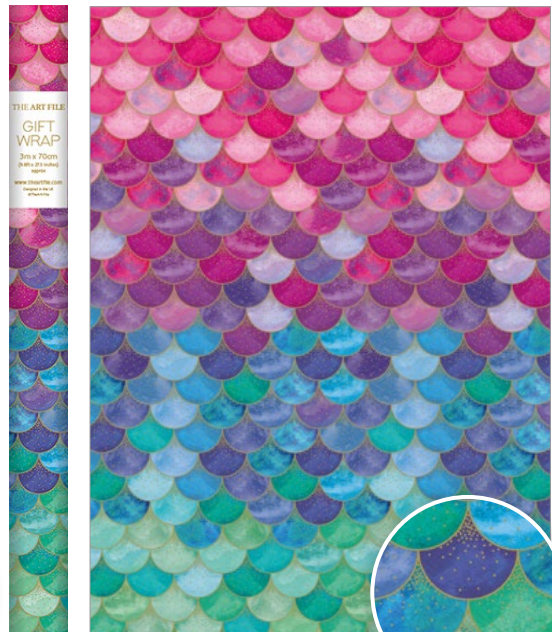

RW51

© THE ART FILE

No IN RANGE: 27 / MATERIAL: 80GSM COATED / LENGTH: 3 METRES

RW50

RW47
METALLIC INK

RW30
GOLD FOIL

RW28

RW46
METALLIC INK