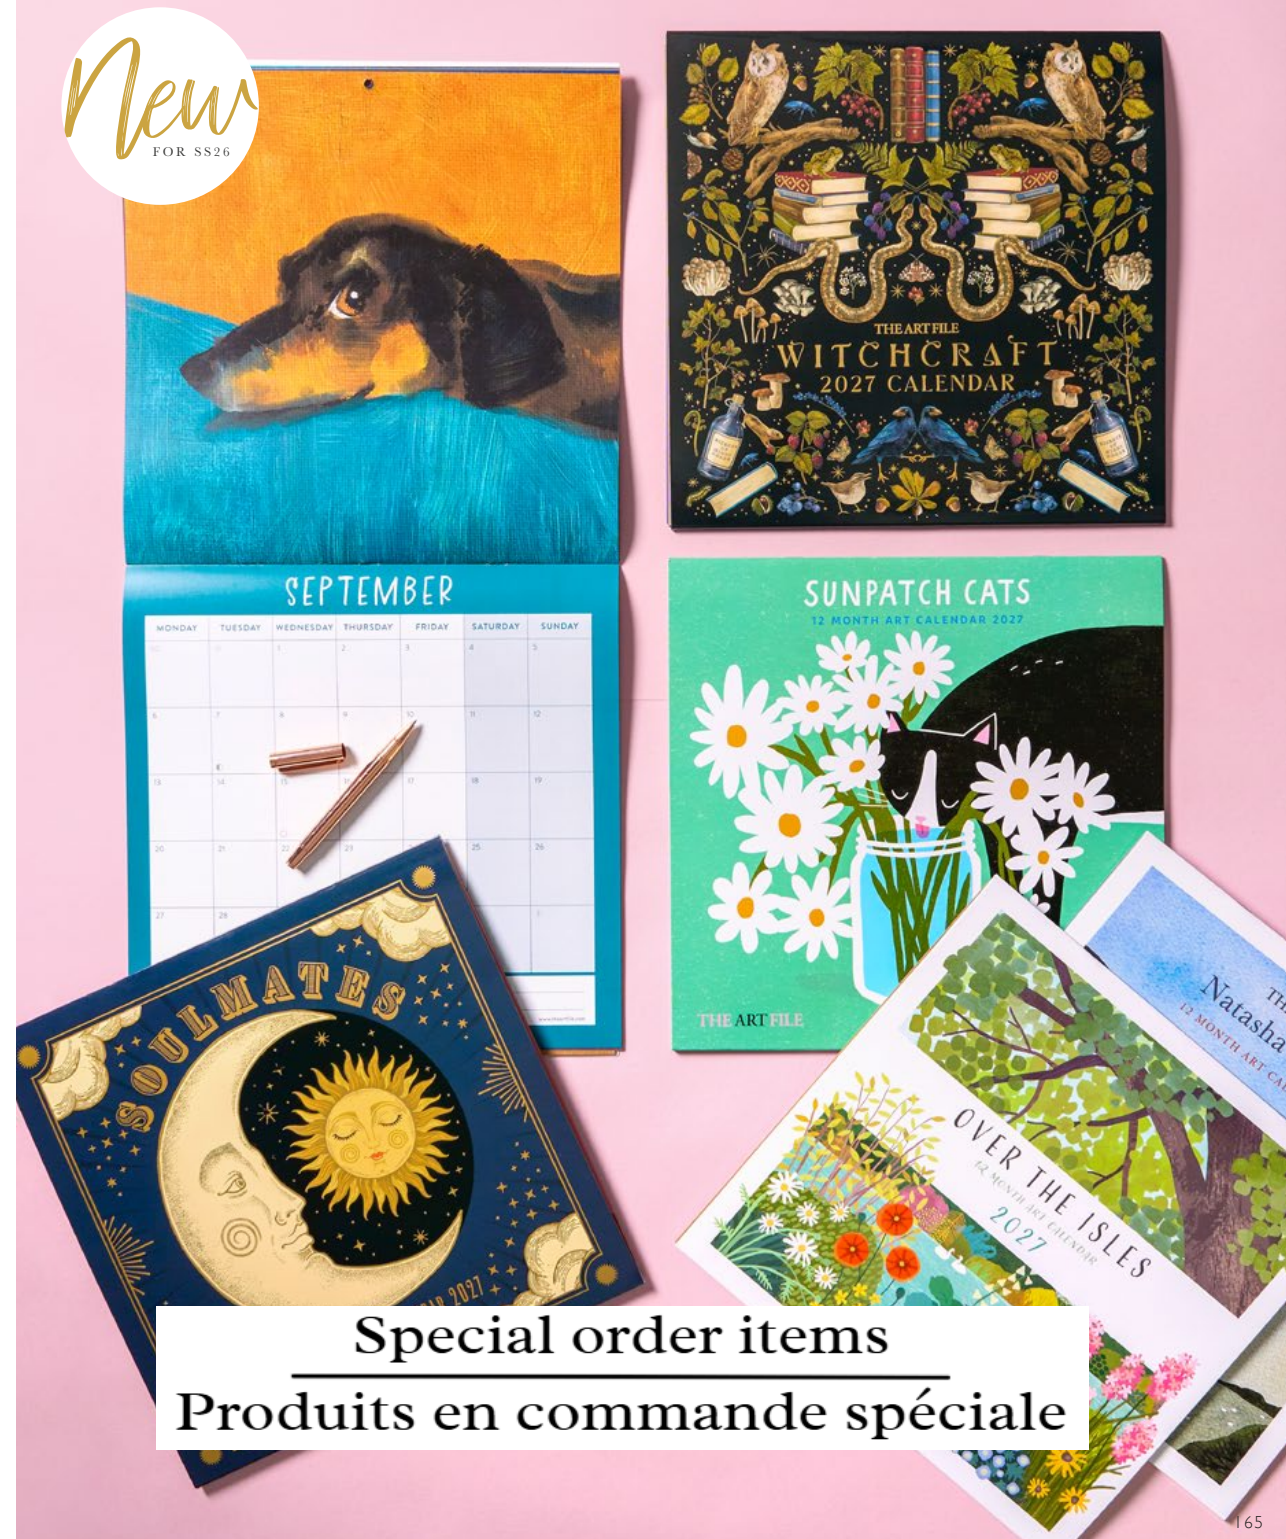

Special order items
Produits en commande spéciale