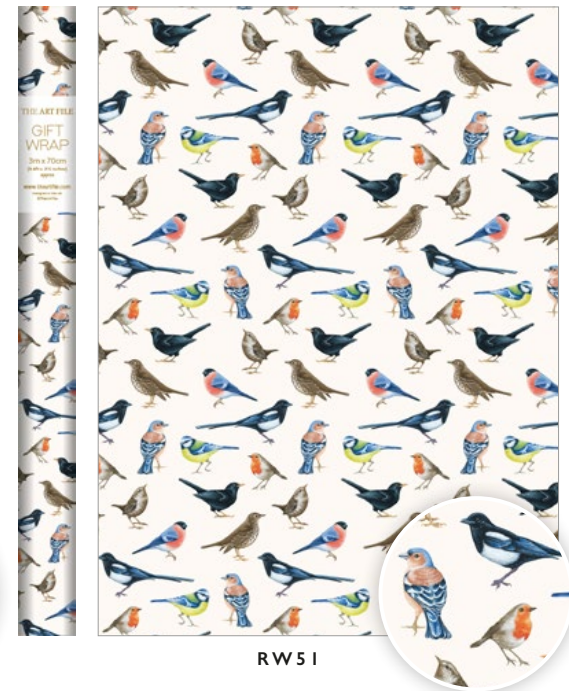

No IN RANGE: 27 / MATERIAL: 80GSM COATED / LENGTH: 3 METRES

RW58

RW57

RW54
METALLIC INK

RW53
METALLIC INK

RW56

RW55
METALLIC INK

RW52