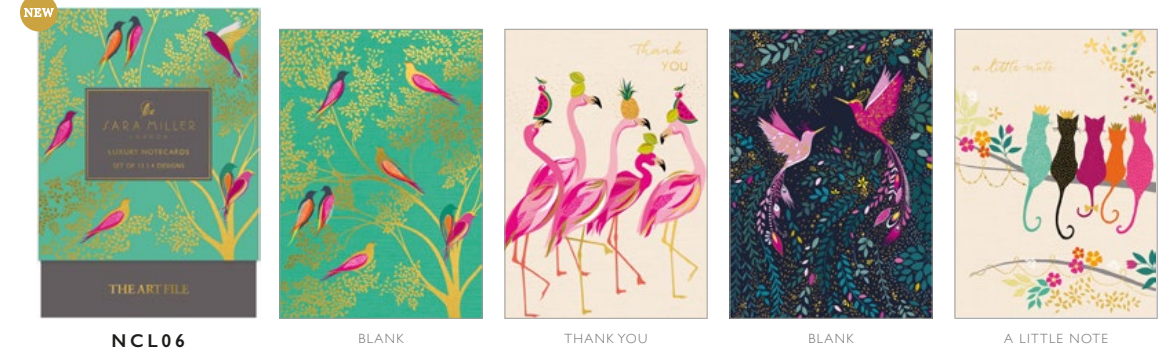

These beautifully designed stationery items can add important extra sales for our customers everywhere.

LUXURY NOTECARD BOX

Set of 12 notecards with 4 designs

We're thrilled to add two luxury designs to this popular collection. This series of luxury notecard boxes features bestselling designs from our talented in-house team. Every box comes with three sets of four designs, enclosed in a beautiful box. The cards in this collection come with a variety of finishes and are the perfect addition for gift lovers everywhere.

Special order items

Produits en commande spéciale

LUXURY NOTECARD BOX

BOX SIZE: W115 x H160 x D21mm CARD SIZE: 105 x 150mm FINISH: EMBOSS / DEBOSS / HOT FOIL / NO. IN RANGE: 6 / BOARD: 310GSM PREMIUM BOARD / ENVELOPE: IVORY, 114 x 162mm