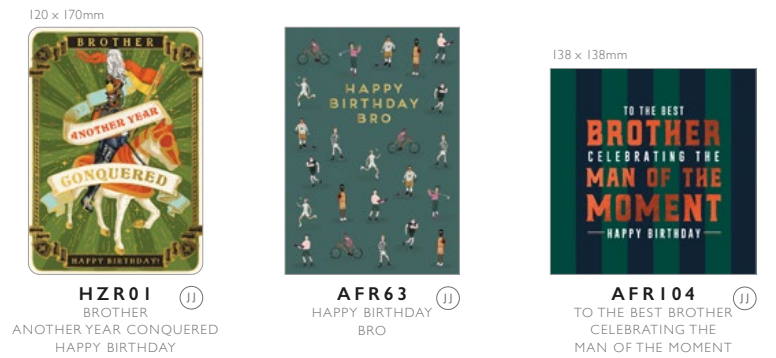

DAD

RELATIONS CARDS

DAD

DADDY

BROTHER

HUSBAND

BOYFRIEND

120 x 170mm