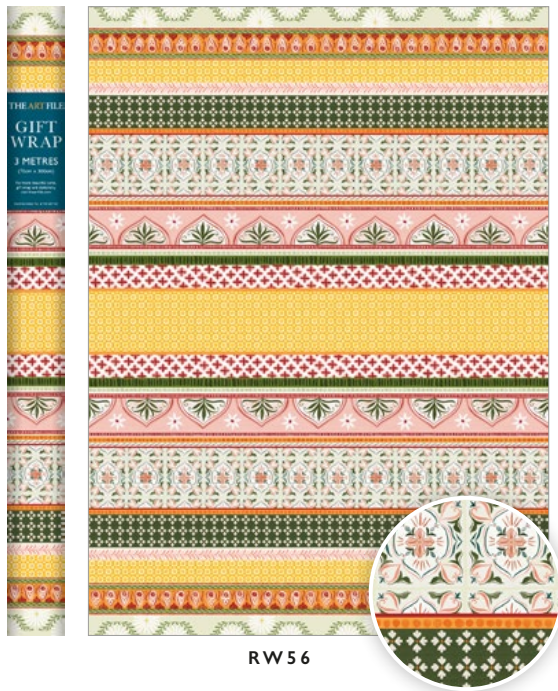

No IN RANGE: 27 / MATERIAL: 80GSM COATED / LENGTH: 3 METRES

RW58

RW57

RW54
METALLIC INK

RW53
METALLIC INK

RW56

RW55
METALLIC INK

RW52