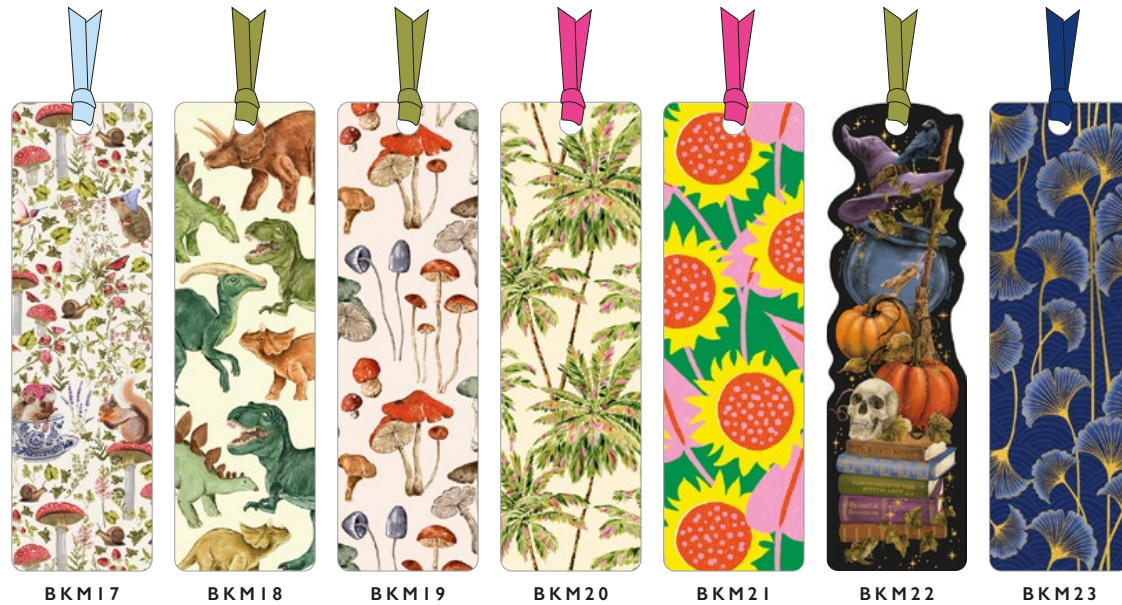

© THE ART FILE / ROBERT READER

STICKER ROLLS

We're thrilled to introduce a brilliant and fun new collection of sticker rolls. These stickers are fun, practical and easy to use on stationery products. This collection is completely plastic-free and recyclable, with every sticker roll containing 160 individual stickers and 8 different designs printed on the roll. Choose between beloved cats, woodland creatures, dinosaurs and playful characters in this lovely collection.

STK01

STK02

STK03

STK04

BOX SIZE: H 61 x L 61 x D 34mm / NO. IN RANGE: 4

© THE ART FILE

BOOKMARKS

We're thrilled to introduce a beautiful new collection of bookmarks containing seven designs. Featuring stunning illustrations from our talented in-house designers, these bookmarks are perfect for books of all sizes. Every bookmark is made with rigid board and is tastefully finished with die-cut, gold foil and a coloured ribbon.

BKM17 BKM18 BKM19 BKM20 BKM21 BKM22 BKM23

SIZE: 48 x 160mm / FINISH: GOLD FOIL / DIE-CUT NO. IN RANGE: 7 / BOARD: 770GSM SMOOTH BOARD

© THE ART FILE

2027 WALL CALENDARS

These 12-month wall calendars are perfect for keeping track of events all year round! Choose between 16 new and exclusive designs in this collection, created by our talented in-house team and licensed artists. Every calendar contains 12 art illustrations, has a medium gloss finish and is completely plastic-free.