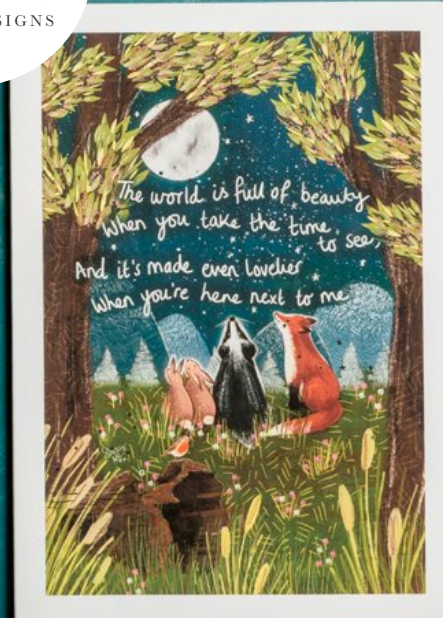

FOX UNDER THE MOON

Due to popular demand, we're thrilled to expand the Fox Under The Moon card collection and add 21 brand new designs for 2026. We've been absolutely delighted to partner with award-winning author and illustrator Stacey McNeill to create this stunning series of cards. Featuring her iconic natural scenes and thoughtful messages, this collection is sure to be a huge hit with customers everywhere. Every design is finished with debossed lines, silver foil and comes with a kraft envelope.

21
New
DESIGNS

© STACEY MCNEILL

FOX UNDER THE MOON