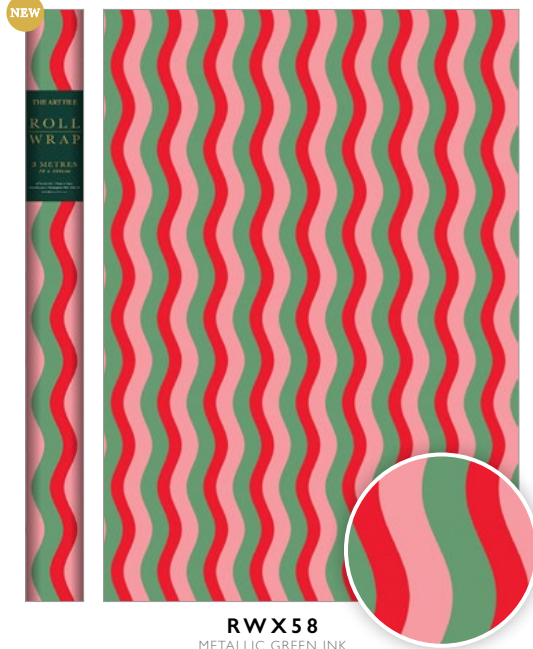

NEW

RWX61
METALLIC GOLD INK

NEW

RWX60

SHEET SIZE: 3m x 70cm / MATERIAL: 80GSM COATED PAPER

RWX59
METALLIC RED INK

RWX58
METALLIC GREEN INK

RWX55
METALLIC GOLD INK