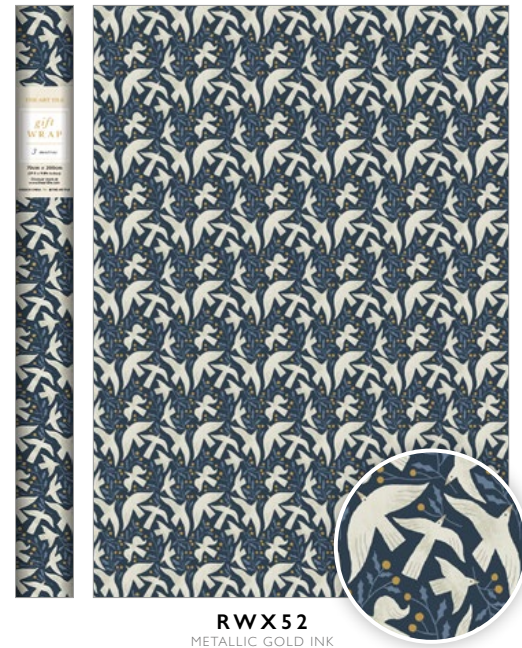

RWX52
METALLIC GOLD INK