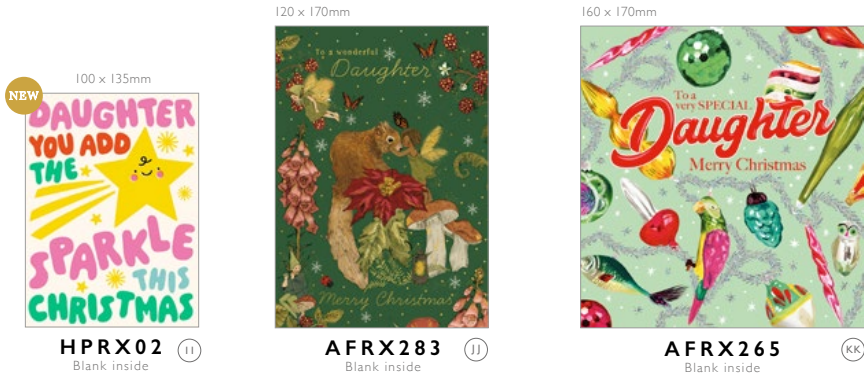

DAD

DAUGHTER & SON-IN-LAW

SON & DAUGHTER-IN-LAW

GIRLFRIEND

NEPHEW

BOYFRIEND

DAUGHTER

SISTER

GRANDCHILDREN

GRANDSON

GRANDDAUGHTER

BROTHER

SISTER & BROTHER-IN-LAW

BROTHER & SISTER-IN-LAW

NIECE

GRANDAD

GRANDMA

GRANDPARENTS